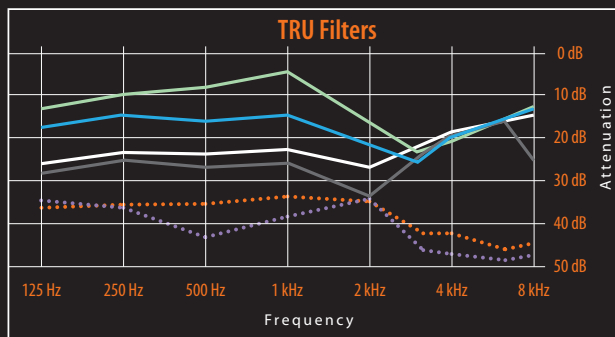

TRU™

CUSTOM-FIT PRECISION HEARING PROTECTION

Westone®

- Compact, low profile & interchangeable filters
- Four levels of attenuation
- Color-coded for easy identification

see website for additional colors

With a low profile and selection of four interchangeable filters, TRU Customs allow you to protect your hearing and select attenuation to match your listening style. Each custom earpiece is precisely fitted to your ear canal utilizing 3D digital scanning and manufacturing, providing maximum comfort, discreet size, and incredible clarity. TRU Customs are available from your local hearing care professional. Westone will keep your digital ear impressions in our proprietary EarVault for two years should you need a replacement.

ATTENUATION (dB)*	125 Hz	250 Hz	500 Hz	1 kHz	2 kHz	4 kHz	8 kHz	AVERAGE	NRR
GREEN WM10	11	11	9.5	4.6	13.4	17.8	19.5	14	2
BLUE WM16	15.6	13.7	13.6	14.6	17.2	15.8	16.7	18	10
WHITE WM20	23.8	21.6	21.6	25.8	24.7	15.6	13.5	21	13
BLACK WM25	26.8	25.5	25.5	28.9	33	19.7	27.8	24	15

Ideal for:

Performing Musicians, Sound Engineers, DJs, Nightclub Staff, Dental Professionals, Concerts, Sporting Events, Air Travel and Movies

Filters

Green WM10

NRR 2, Average Attenuation 14 dB

Blue WM16

NRR 10, Average Attenuation 18 dB